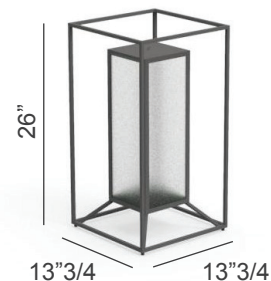

## Clelo1

*Design: Marco Acerbis*

### *Description*

Floor lamp made out of stainless steel painted in white, graphite or dove color. Weather resistant. LED light with rechargeable battery. 3W, 2800-3000°K. IP65. Made in Italy.

### *Dimensions*

13"3/4W x 13"3/4D x 26"H

### *Finishes and materials*

**Structure:** White (I4), Graphite (I5) or Dove (I6) stainless steel.

(For more specifications, please refer to "Finishes & Materials")