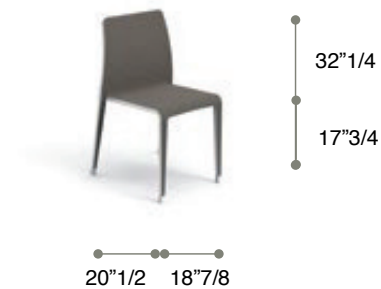

Milo

Description

Dining chair with white or dove painted aluminium frame and upholstered in fabric, easy to wash and resistant to weather exposure.

Two types of fabric: Maria Flora dark brown (C68) for the white frame or cream (C66) for the dove frame (A13).

Quick dry foam padding.

Stackable dining chair.

Matching with Milo Extendable dining table.

Dimensions

18"7/8W x 20"1/2D x 32"1/4H

Finishes and materials

Upholstered in: Maria Flora dark brown (C68), Cream (C66). Resistant to weather exposure fabric.
Feet: White or Dove painted aluminium.