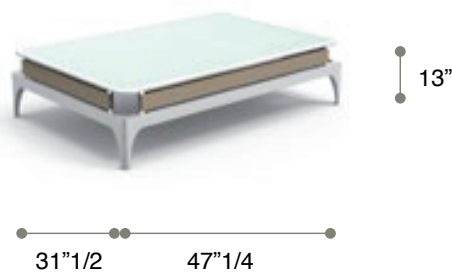

Pad

Description

Coffee table with white painted aluminum frame.
Top in white tempered silk-screen printed glass with matt finish.

Belt detail in fabric or leather.
Matching with all Pad items.

Dimensions

47"1/4W x 31"1/2 x 13"H

Finishes and materials

Frame: White painted aluminium.
Top: Tempered silk-screen printed glass with matt finish.

(For more specifications, please refer to "Finishes & Materials")