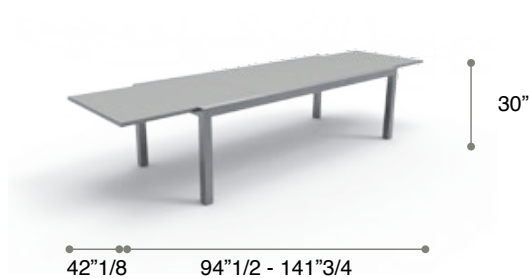

Patch

Description

Extendable table with structure in stainless steel.
Top in frosted matt tempered glass.

Dimensions

94"1/2 to 141"3/4W x 42"1/8D x 30"H

Finishes and materials

Top: Frosted matt tempered glass
Structure in: Stainless steel.