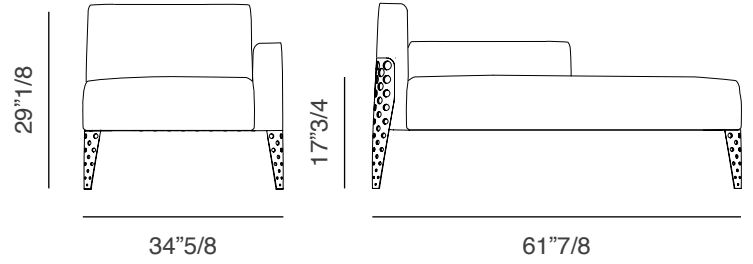

### *Finishes and materials*

**Structure:** Metal, powder-coated steel, available in white, moka, gray or silk gray.

**Cover:** Fabrics from the collection, categories COM, B, C and D.

*(For more specifications, please refer to "Finishes & Materials")*

## Right Pois Lounger:

34"5/8W x 61"7/8D x 29"1/8H

Seat Height: 17"3/4

## Left Pois Lounger:

34"5/8W x 61"7/8D x 29"1/8H

Seat Height: 17"3/4