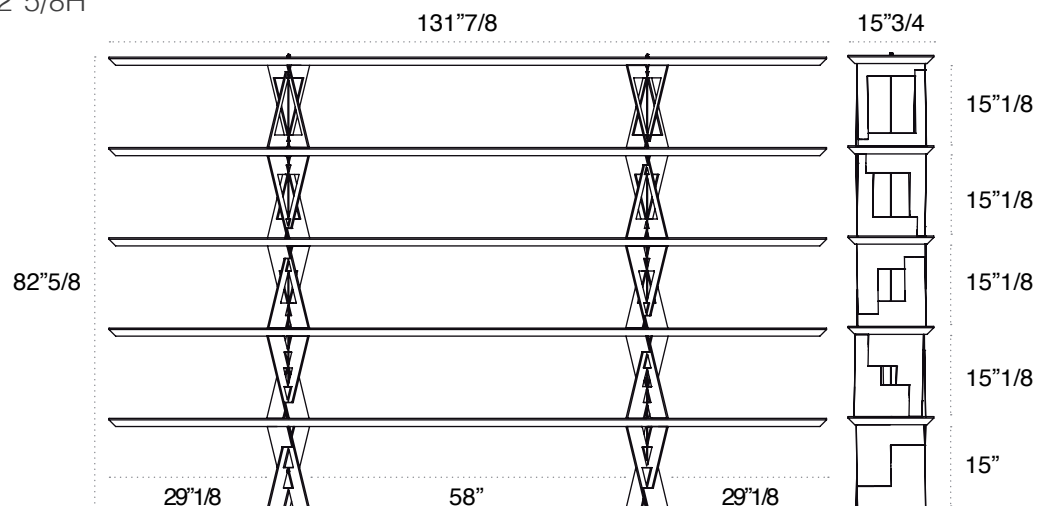

QuaDror 04

Description

Bookcase with extraclear tempered glass shelves 3/4" thick or plywood and solid ash veneered with ash finished in oil-based stain. Internal lengthwise reinforcements in metal. QuaDror™ uprights in unfinished metal of varying thickness: the supports become thinner and lighter moving from the bottom to the top, giving the bookshelf a dynamic look.

Dimentions

131"7/8W x 15"3/4D x 82"5/8H

Finishes and materials

Structure in: Hard metal.

Shelves in: Whitened ash, Mocha-stained ash or Extraclear tempered glass (3/4" thick).

(For more specifications, please refer to "Finishes & Materials")