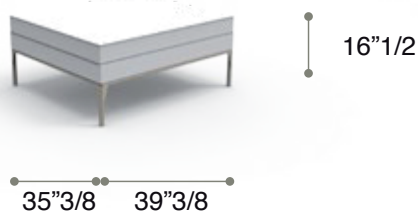

Astor

Description

Ottoman with white or dove aluminum structure.
Cushions with a quick dry foam padding.

Dimensions

Ottoman: 39"3/8W x 35"3/8D x 16"1/2H

Finishes and materials

Frame in Aluminum: A12, White or A13, Dove-color.
Seat: Upholstered in white Sky fabric.