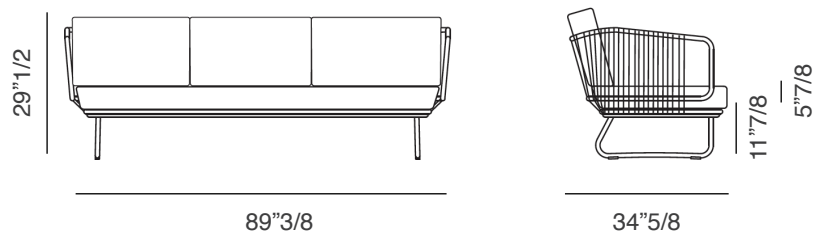

### Dimensions

#### 2 seater sofa

Babylon Sofa: 72"7/8W x 34"5/8D x 29"1/2H

Seat Height: 17"3/4 (11"7/8 + cushion)

#### 2 seater sofa

Version with extra cushions available:

4 pieces of 17"3/4 x 17"3/4

4 pieces of 23"5/8 x 23"5/8

#### 3 seater sofa

Babylon Sofa: 89"3/8W x 34"5/8D x 29"1/2H

Seat Height: 17"3/4 (11"7/8 + cushion)