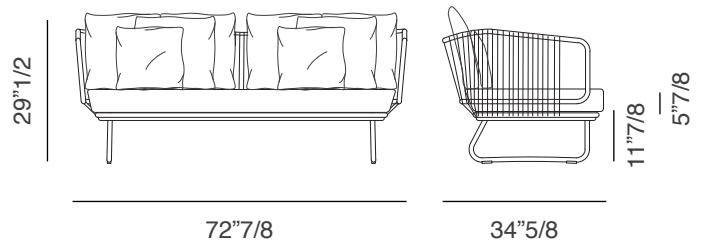

### Dimensions

#### 2 seater sofa

Babylon Sofa: 72"7/8W x 34"5/8D x 29"1/2H

Seat Height: 17"3/4 (11"7/8 + cushion)

#### 2 seater sofa

Version with extra cushions available:

4 pieces of 17"3/4 x 17"3/4

4 pieces of 23"5/8 x 23"5/8

#### 3 seater sofa

Babylon Sofa: 89"3/8W x 34"5/8D x 29"1/2H

Seat Height: 17"3/4 (11"7/8 + cushion)