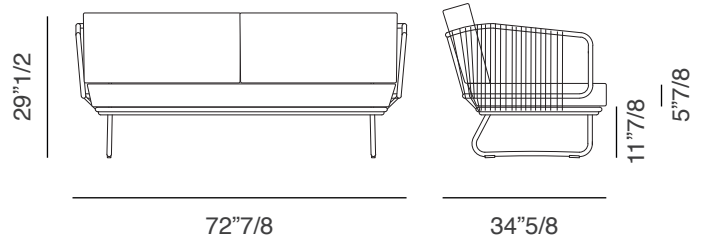

## *Finishes and materials*

**Frame:** Metal, matt gray painted aluminum.

**Frame, Sides:** Hemp rope weave.

**Cover:** C.O.M. Fabric, Fabric Cat. B/C/D/E.

*(For more specifications, please refer to "Finishes & Materials")*

### Dimensions

#### 2 seater sofa

Babylon Sofa: 72"7/8W x 34"5/8D x 29"1/2H

Seat Height: 17"3/4 (11"7/8 + cushion)

#### 3 seater sofa

Babylon Sofa: 89"3/8W x 34"5/8D x 29"1/2H

Seat Height: 17"3/4 (11"7/8 + cushion)