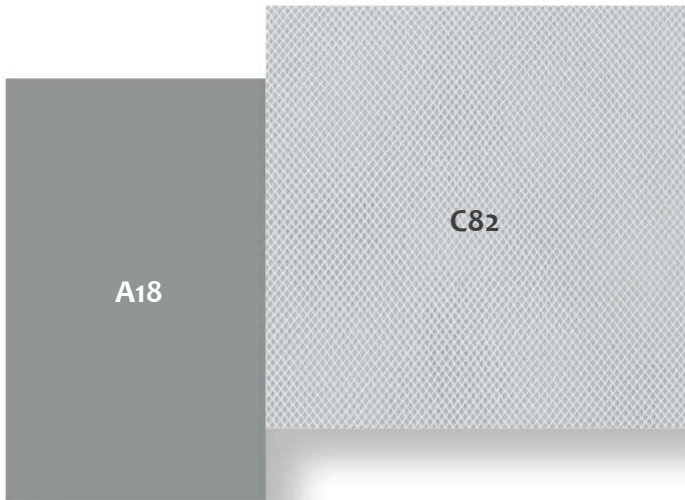

Product: Breez 2.0 Lounger

STRUCTURE & COATING

Structure: Grey aluminum (A18)

Coating: White Microfeel (C82)