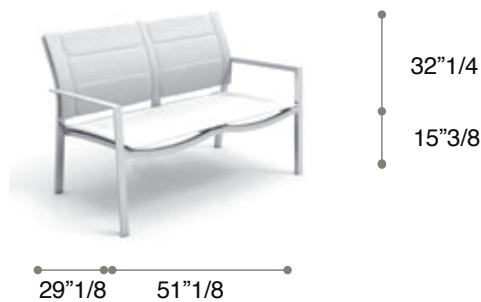

Touch

Description

Bench in white, dove or mokka painted aluminum frame. Seat and backrest covered in textilene at the same color of the frame. Textilene covers are easy to wash, water-and UV resistant.

Dimensions

51"1/8W x 29"1/8D x 32"1/4H

Finishes and materials

Frame in: Aluminum, painted in white, dove or mokka colors.
Seat and Backrest: Covered in Textilene at the same color of the frame.

(For more specifications, please refer to "Finishes & Materials")