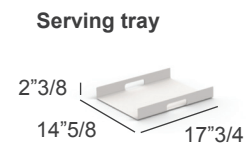

Dimensions

A) 59"7/8W x 41"D x 29"1/2H

Extends to: 88"5/8W

B) 86"5/8W x 42"1/8D x 29"1/2H

Extends to: 130"W

Optional serving tray)

17"3/4W x 14"5/8D x 2"3/8H

Finishes and materials

A) Structure: White aluminum (A12) / **Top:** White matt tempered glass.

B) Structure: Dove aluminum (A13) / **Top:** Dove matt tempered glass.

C) Structure: Charcoal aluminum (A9) / **Top:** Charcoal matt tempered glass.