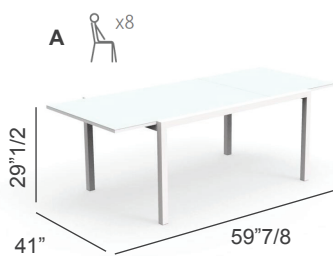

Dimensions

A) 59"7/8W x 41"D x 29"1/2H

Extends to: 88"5/8W

B) 86"5/8W x 42"1/8D x 29"1/2H

Extends to: 130"W

Optional serving tray)

17"3/4W x 14"5/8D x 2"3/8H

Finishes and materials