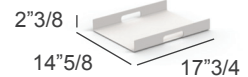

Dimensions

61"W x 61"D x 29"1/2H

Optional serving tray)

17"3/4W x 14"5/8D x 2"3/8H

Table

Serving tray

Finishes and materials

A) Structure: White aluminum (A12) / **Top:** White matt tempered glass.

B) Structure: Dove aluminum (A13) / **Top:** Dove matt tempered glass.

Optional serving tray: White or dove aluminum.

(For more specifications, please refer to "Finishes & Materials")