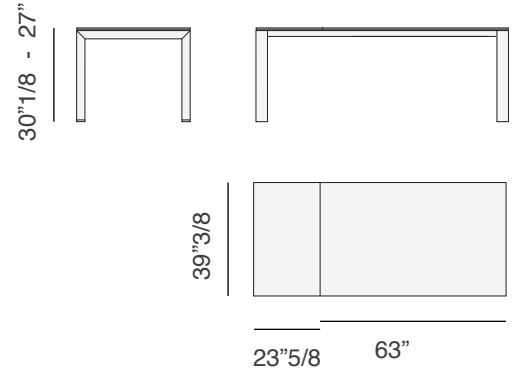

## *Finishes and materials*

**Structure:** Metal; powder-coated aluminum.

**Top:** HPL.

*(For more specifications, please refer to "Finishes & Materials")*

1820

Dolmen Extendable Table A: 63"W x 39"3/8D x 30"1/8H  
 Dolmen Low Extendable Table A: 63"W x 39"3/8D x 27"H  
 Extends up to 86"5/8, with one 23"5/8 piece.

1821

Dolmen Extendable Table B: 78"3/4W x 39"3/8D x 30"1/8H  
 Dolmen Low Extendable Table B: 78"3/4W x 39"3/8D x 27"H  
 Extends up to 102"3/8, with one 23"5/8 piece.

1822

Dolmen Extendable Table C: 94"1/2W x 39"3/8D x 30"1/8H  
 Dolmen Low Extendable Table C: 94"1/2W x 39"3/8D x 27"H  
 Extends up to 118"1/8, with one 23"5/8 piece.

1824

Dolmen Extendable Table D: 118"1/8W x 47"1/4D x 30"1/8H  
 Dolmen LowExtendable Table D: 118"1/8W x 47"1/4D x 27"H  
 Extends up to 149"5/8, with one 31"1/2 piece.