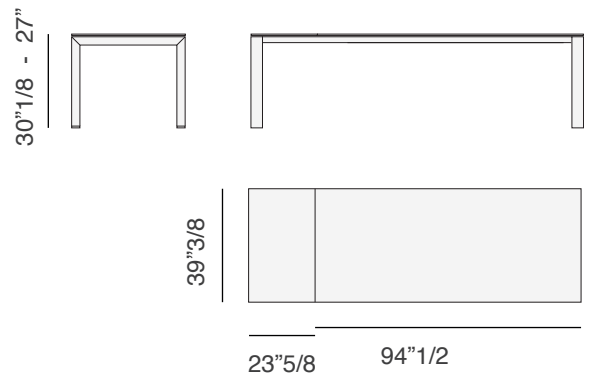

## *Finishes and materials*

**Structure:** Metal; powder-coated aluminum.

**Top:** HPL.

*(For more specifications, please refer to "Finishes & Materials")*

1820

Dolmen Extendable Table A: 63"W x 39"3/8D x 30"1/8H  
 Dolmen Low Extendable Table A: 63"W x 39"3/8D x 27"H  
 Extends up to 86"5/8, with one 23"5/8 piece.

1821

Dolmen Extendable Table B: 78"3/4W x 39"3/8D x 30"1/8H  
 Dolmen Low Extendable Table B: 78"3/4W x 39"3/8D x 27"H  
 Extends up to 102"3/8, with one 23"5/8 piece.

1822

Dolmen Extendable Table C: 94"1/2W x 39"3/8D x 30"1/8H  
 Dolmen Low Extendable Table C: 94"1/2W x 39"3/8D x 27"H  
 Extends up to 118"1/8, with one 23"5/8 piece.

1824

Dolmen Extendable Table D: 118"1/8W x 47"1/4D x 30"1/8H  
 Dolmen LowExtendable Table D: 118"1/8W x 47"1/4D x 27"H  
 Extends up to 149"5/8, with one 31"1/2 piece.