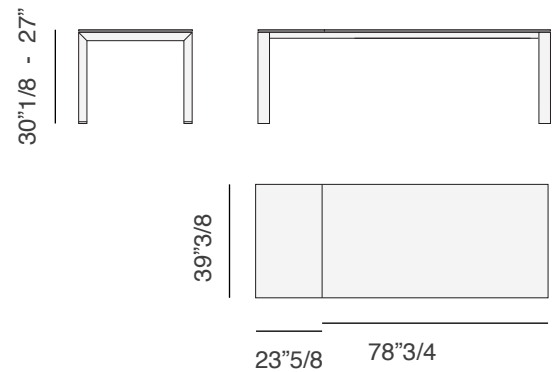

## *Finishes and materials*

**Structure:** Metal; powder-coated aluminum.

**Top:** HPL.

*(For more specifications, please refer to "Finishes & Materials")*

1820

Dolmen Extendable Table A: 63"W x 39"3/8D x 30"1/8H  
 Dolmen Low Extendable Table A: 63"W x 39"3/8D x 27"H  
 Extends up to 86"5/8, with one 23"5/8 piece.

1821

Dolmen Extendable Table B: 78"3/4W x 39"3/8D x 30"1/8H  
 Dolmen Low Extendable Table B: 78"3/4W x 39"3/8D x 27"H  
 Extends up to 102"3/8, with one 23"5/8 piece.

1822

Dolmen Extendable Table C: 94"1/2W x 39"3/8D x 30"1/8H  
 Dolmen Low Extendable Table C: 94"1/2W x 39"3/8D x 27"H  
 Extends up to 118"1/8, with one 23"5/8 piece.

1824

Dolmen Extendable Table D: 118"1/8W x 47"1/4D x 30"1/8H  
 Dolmen LowExtendable Table D: 118"1/8W x 47"1/4D x 27"H  
 Extends up to 149"5/8, with one 31"1/2 piece.