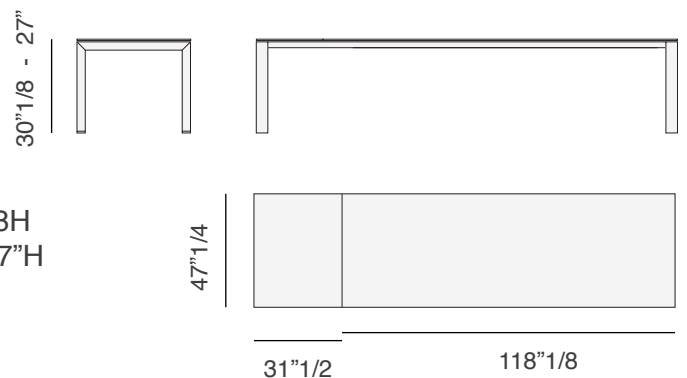

## *Finishes and materials*

**Structure:** Metal; powder-coated aluminum.

**Top:** HPL.

*(For more specifications, please refer to "Finishes & Materials")*

1820

Dolmen Extendable Table A: 63"W x 39"3/8D x 30"1/8H  
 Dolmen Low Extendable Table A: 63"W x 39"3/8D x 27"H  
 Extends up to 86"5/8, with one 23"5/8 piece.

1821

Dolmen Extendable Table B: 78"3/4W x 39"3/8D x 30"1/8H  
 Dolmen Low Extendable Table B: 78"3/4W x 39"3/8D x 27"H  
 Extends up to 102"3/8, with one 23"5/8 piece.

1822

Dolmen Extendable Table C: 94"1/2W x 39"3/8D x 30"1/8H  
 Dolmen Low Extendable Table C: 94"1/2W x 39"3/8D x 27"H  
 Extends up to 118"1/8, with one 23"5/8 piece.

1824

Dolmen Extendable Table D: 118"1/8W x 47"1/4D x 30"1/8H  
 Dolmen LowExtendable Table D: 118"1/8W x 47"1/4D x 27"H  
 Extends up to 149"5/8, with one 31"1/2 piece.