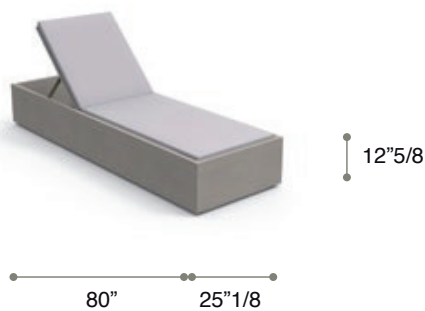

Chic

Description

The lounge cushion is made in dacron and expanded polyurethane and covered with fabric. Base in textilene dove color.

Dimensions

25"1/8W x 80"D x 12"5/8H (Flat)

Finishes and materials

Frame in: Aluminum, painted in dove color.
Base in: Textilene, dove color.