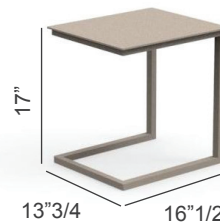

Chic

Description

Side table with structure and top in aluminum available in white or dove color. Weather resistant. Made in Italy.

Dimensions

16"1/2W x 13"3/4D x 17"H

Finishes and materials

Structure & Top: White (A12) or Dove (A13) aluminum.