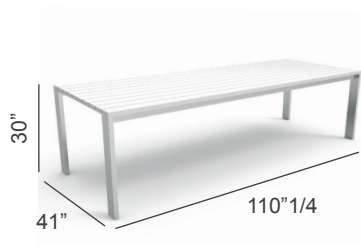

Chic

Description

Table made with aluminum structure and top. Weather resistant.
Made in Italy.

Dimensions

110"1/4W x 41"D x 30"H

Finishes and materials

Structure & Top:
White aluminum (A12).

(For more specifications, please refer to "Finishes & Materials")