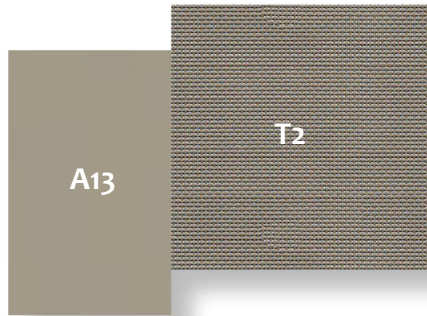

Product: Chic Movie Director Armchair

COMBINATIONS

Combination A

Structure: White aluminum (A12)
Cover: White textilene (T1)

Combination B

Structure: Dove aluminum (A13)
Cover: Dove textilene (T2)

Combination C

Structure: Charcoal aluminum (A9)
Cover: Silver black textilene (T3)