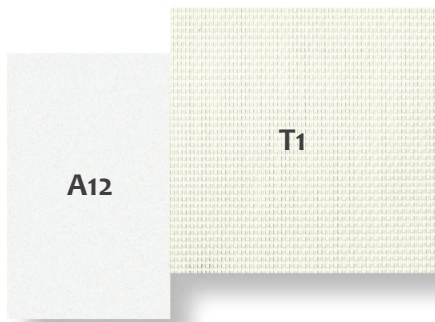

Product: Chic Movie Director Armchair

COMBINATIONS

Combination A

Structure: White aluminum (A12)
Cover: White textilene (T1)

Combination B

Structure: Dove aluminum (A13)
Cover: Dove textilene (T2)

Combination C

Structure: Charcoal aluminum (A9)
Cover: Silver black textilene (T3)