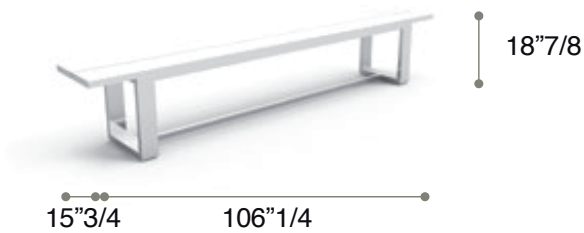

Essence

Description

Bench in white painted aluminum frame.

Dimensions

106"1/4W x 15"3/4D x 18"7/8H

Finishes and materials

Frame in: Aluminum in white color.

(For more specifications, please refer to "Finishes & Materials")