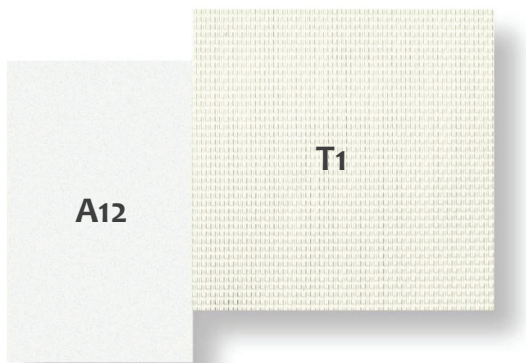

Product: Essence Armchair

## COMBINATION

---

**Structure:** White aluminum (A12)  
**Seat & backrest:** White textile (T1)