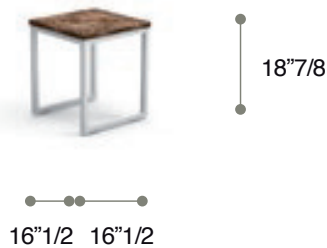

Essence

Description

Stool in white painted aluminum frame.
Top made of antiqued teak.

Dimensions

16"1/2W x 16"1/2D x 18"7/8H

Finishes and materials

Frame in: Aluminum in white color.
Top in: Teak wood.

(For more specifications, please refer to "Finishes & Materials")