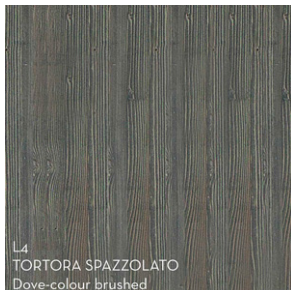

Product: Upper Wood Pavilion

FRAME

Wood

L4 Dove-color brushed

L5 White brushed

SUNSHADE

Fabric

C1 White