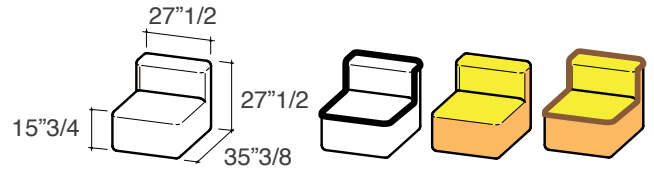

## *Description*

The Belt sectional is available for indoors as well as outdoors, with the outdoor version having a framework in solid okoume wood. The covers are available in one or two fabrics in a wide range of colors. Made in Italy.

## *Finishes and materials*

**Frame:** Wood; solid okoume.

**Cover:** C.O.M. Fabric, Fabric Cat. B/C/D/E.

*(For more specifications, please refer to "Finishes & Materials")*

Belt Lounge Chair 1:  
27"1/2W x 35"3/8D x 27"1/2H

Belt Lounger 1:  
35"3/8W x 63"D x 27"1/2H

Belt Corner / End Unit:  
35"3/8W x 35"3/8D x 27"1/2H

Belt Sectional Composition 221C4:  
106"1/4W x 35"3/8D x 27"1/2H

Belt Sectional Composition 221C5:  
126"W x 35"3/8D x 27"1/2H

Belt Sectional Composition 221C9:  
126"W x 98"3/8D x 27"1/2H