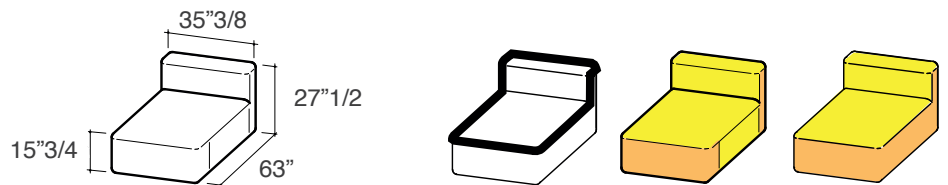

## *Finishes and materials*

**Frame:** Wood; solid okoume.

**Cover:** C.O.M. Fabric, Fabric Cat. B/C/D/E.

*(For more specifications, please refer to "Finishes & Materials")*

Belt Lounge Chair 1:  
27"1/2W x 35"3/8D x 27"1/2H

Belt Lounge Chair 2:  
25"3/8W x 35"3/8D x 27"1/2H

Belt Chaise Lounge 1:  
63"W x 35"3/8D x 27"1/2H

Belt Chaise Lounge 2:  
63"W x 35"3/8D x 27"1/2H

Belt Ottoman 1: 35"3/8W x 35"3/8D x 15"3/4H

Belt Ottoman 2:  
63"W x 35"3/8D x 15"3/4H

Belt Lounger 1:  
35"3/8W x 63"D x 27"1/2H

Belt Corner / End Unit:  
35"3/8W x 35"3/8D x 27"1/2H

Belt Sectional Composition 221C4:  
106"1/4W x 35"3/8D x 27"1/2H

Belt Sectional Composition 221C5:  
126"W x 35"3/8D x 27"1/2H

Belt Sectional Composition 221C9:  
126"W x 98"3/8D x 27"1/2H