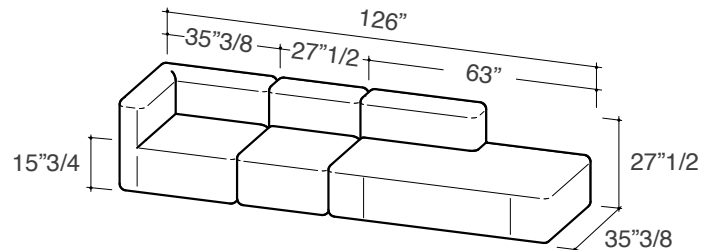

## *Finishes and materials*

**Frame:** Wood; solid okoume.

**Cover:** C.O.M. Fabric, Fabric Cat. B/C/D/E.

*(For more specifications, please refer to "Finishes & Materials")*

Belt Lounge Chair 1:  
27"1/2W x 35"3/8D x 27"1/2H

Belt Lounge Chair 2:  
25"3/8W x 35"3/8D x 27"1/2H

Belt Chaise Lounge 1:  
63"W x 35"3/8D x 27"1/2H

Belt Chaise Lounge 2:  
63"W x 35"3/8D x 27"1/2H

Belt Ottoman 1: 35"3/8W x 35"3/8D x 15"3/4H

Belt Ottoman 2:  
63"W x 35"3/8D x 15"3/4H

Belt Lounger 1:  
35"3/8W x 63"D x 27"1/2H

Belt Corner / End Unit:  
35"3/8W x 35"3/8D x 27"1/2H

Belt Sectional Composition 221C4:  
106"1/4W x 35"3/8D x 27"1/2H

Belt Sectional Composition 221C5:  
126"W x 35"3/8D x 27"1/2H

Belt Sectional Composition 221C9:  
126"W x 98"3/8D x 27"1/2H