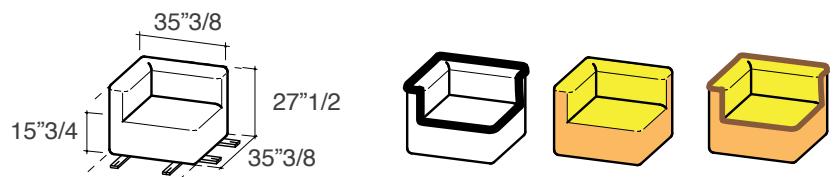

## *Finishes and materials*

**Frame:** Wood; solid okoume.

**Cover:** C.O.M. Fabric, Fabric Cat. B/C/D/E.

*(For more specifications, please refer to "Finishes & Materials")*

Belt Lounge Chair 1:  
27"1/2W x 35"3/8D x 27"1/2H

Belt Lounge Chair 2:  
25"3/8W x 35"3/8D x 27"1/2H

Belt Chaise Lounge 1:  
63"W x 35"3/8D x 27"1/2H

Belt Chaise Lounge 2:  
63"W x 35"3/8D x 27"1/2H

Belt Ottoman 1: 35"3/8W x 35"3/8D x 15"3/4H

Belt Ottoman 2:  
63"W x 35"3/8D x 15"3/4H

Belt Lounger 1:  
35"3/8W x 63"D x 27"1/2H

Belt Corner / End Unit:  
35"3/8W x 35"3/8D x 27"1/2H

Belt Sectional Composition 221C4:  
106"1/4W x 35"3/8D x 27"1/2H

Belt Sectional Composition 221C5:  
126"W x 35"3/8D x 27"1/2H

Belt Sectional Composition 221C9:  
126"W x 98"3/8D x 27"1/2H