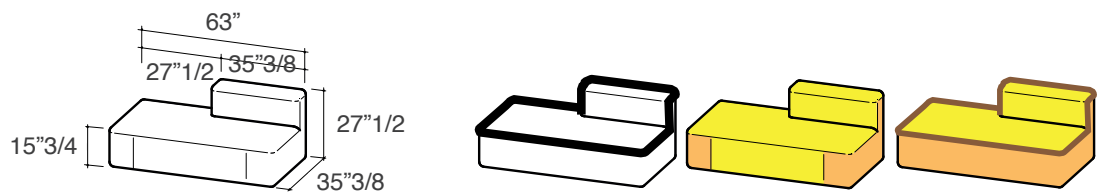

## *Finishes and materials*

**Frame:** Wood; solid okoume.

**Cover:** C.O.M. Fabric, Fabric Cat. B/C/D/E.

*(For more specifications, please refer to "Finishes & Materials")*

Belt Lounge Chair 1:  
27"1/2W x 35"3/8D x 27"1/2H

Belt Lounge Chair 2:  
25"3/8W x 35"3/8D x 27"1/2H

Belt Chaise Lounge 1:  
63"W x 35"3/8D x 27"1/2H

Belt Chaise Lounge 2:  
63"W x 35"3/8D x 27"1/2H

Belt Ottoman 1: 35"3/8W x 35"3/8D x 15"3/4H

Belt Ottoman 2:  
63"W x 35"3/8D x 15"3/4H

Belt Lounger 1:  
35"3/8W x 63"D x 27"1/2H

Belt Corner / End Unit:  
35"3/8W x 35"3/8D x 27"1/2H

Belt Sectional Composition 221C4:  
106"1/4W x 35"3/8D x 27"1/2H

Belt Sectional Composition 221C5:  
126"W x 35"3/8D x 27"1/2H

Belt Sectional Composition 221C9:  
126"W x 98"3/8D x 27"1/2H