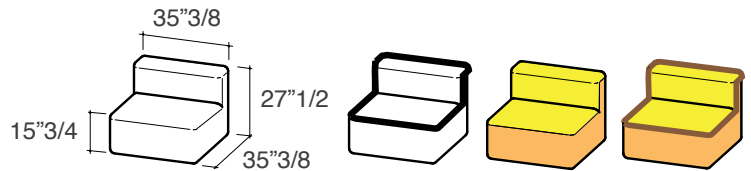

## *Finishes and materials*

**Frame:** Wood; solid okoume.

**Cover:** C.O.M. Fabric, Fabric Cat. B/C/D/E.

*(For more specifications, please refer to "Finishes & Materials")*

Belt Lounge Chair 1:  
27"1/2W x 35"3/8D x 27"1/2H

Belt Lounge Chair 2:  
25"3/8W x 35"3/8D x 27"1/2H

Belt Chaise Lounge 1:  
63"W x 35"3/8D x 27"1/2H

Belt Chaise Lounge 2:  
63"W x 35"3/8D x 27"1/2H

Belt Ottoman 1: 35"3/8W x 35"3/8D x 15"3/4H

Belt Ottoman 2:  
63"W x 35"3/8D x 15"3/4H

Belt Lounger 1:  
35"3/8W x 63"D x 27"1/2H

Belt Corner / End Unit:  
35"3/8W x 35"3/8D x 27"1/2H

Belt Sectional Composition 221C4:  
106"1/4W x 35"3/8D x 27"1/2H

Belt Sectional Composition 221C5:  
126"W x 35"3/8D x 27"1/2H

Belt Sectional Composition 221C9:  
126"W x 98"3/8D x 27"1/2H