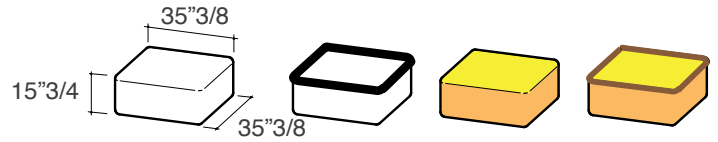

## *Finishes and materials*

**Frame:** Wood; solid okoume.

**Cover:** C.O.M. Fabric, Fabric Cat. B/C/D/E.

*(For more specifications, please refer to "Finishes & Materials")*

Belt Lounge Chair 1:  
27"1/2W x 35"3/8D x 27"1/2H

Belt Lounge Chair 2:  
25"3/8W x 35"3/8D x 27"1/2H

Belt Chaise Lounge 1:  
63"W x 35"3/8D x 27"1/2H

Belt Chaise Lounge 2:  
63"W x 35"3/8D x 27"1/2H

Belt Ottoman 1: 35"3/8W x 35"3/8D x 15"3/4H

Belt Ottoman 2:  
63"W x 35"3/8D x 15"3/4H

Belt Lounger 1:  
35"3/8W x 63"D x 27"1/2H

Belt Corner / End Unit:  
35"3/8W x 35"3/8D x 27"1/2H

Belt Sectional Composition 221C4:  
106"1/4W x 35"3/8D x 27"1/2H

Belt Sectional Composition 221C5:  
126"W x 35"3/8D x 27"1/2H