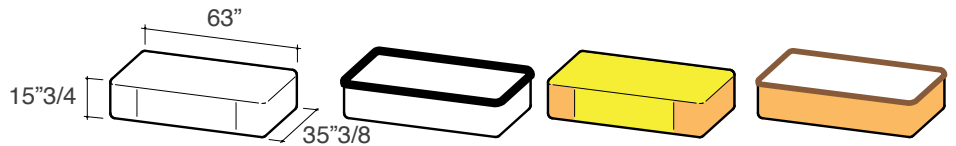

## *Finishes and materials*

**Frame:** Wood; solid okoume.

**Cover:** C.O.M. Fabric, Fabric Cat. B/C/D/E.

*(For more specifications, please refer to "Finishes & Materials")*

Belt Lounge Chair 1:  
27"1/2W x 35"3/8D x 27"1/2H

Belt Lounge Chair 2:  
25"3/8W x 35"3/8D x 27"1/2H

Belt Chaise Lounge 1:  
63"W x 35"3/8D x 27"1/2H

Belt Chaise Lounge 2:  
63"W x 35"3/8D x 27"1/2H

Belt Ottoman 1: 35"3/8W x 35"3/8D x 15"3/4H

Belt Ottoman 2:  
63"W x 35"3/8D x 15"3/4H

Belt Lounger 1:  
35"3/8W x 63"D x 27"1/2H

Belt Corner / End Unit:  
35"3/8W x 35"3/8D x 27"1/2H

Belt Sectional Composition 221C4:  
106"1/4W x 35"3/8D x 27"1/2H

Belt Sectional Composition 221C5:  
126"W x 35"3/8D x 27"1/2H

Belt Sectional Composition 221C9:  
126"W x 98"3/8D x 27"1/2H