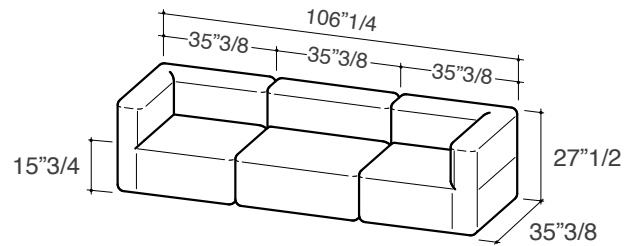

## *Finishes and materials*

**Frame:** Wood; solid okoume.

**Cover:** C.O.M. Fabric, Fabric Cat. B/C/D/E.

*(For more specifications, please refer to "Finishes & Materials")*

Belt Lounge Chair 1:  
27"1/2W x 35"3/8D x 27"1/2H

Belt Lounge Chair 2:  
25"3/8W x 35"3/8D x 27"1/2H

Belt Chaise Lounge 1:  
63"W x 35"3/8D x 27"1/2H

Belt Chaise Lounge 2:  
63"W x 35"3/8D x 27"1/2H

Belt Ottoman 1: 35"3/8W x 35"3/8D x 15"3/4H

Belt Ottoman 2:  
63"W x 35"3/8D x 15"3/4H

Belt Lounger 1:  
35"3/8W x 63"D x 27"1/2H

Belt Corner / End Unit:  
35"3/8W x 35"3/8D x 27"1/2H

Belt Sectional Composition 221C4:  
106"1/4W x 35"3/8D x 27"1/2H

Belt Sectional Composition 221C5:  
126"W x 35"3/8D x 27"1/2H

Belt Sectional Composition 221C9:  
126"W x 98"3/8D x 27"1/2H