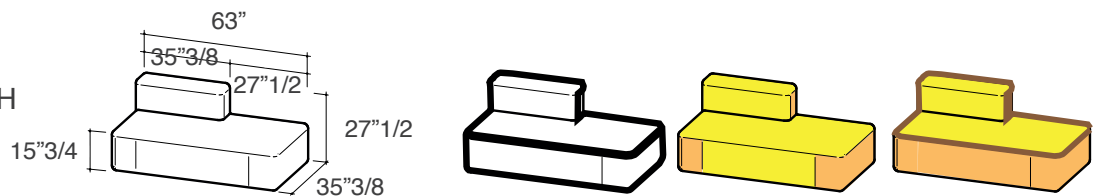

## *Finishes and materials*

**Frame:** Wood; solid okoume.

**Cover:** C.O.M. Fabric, Fabric Cat. B/C/D/E.

*(For more specifications, please refer to "Finishes & Materials")*

Belt Lounge Chair 1:  
27"1/2W x 35"3/8D x 27"1/2H

Belt Lounge Chair 2:  
25"3/8W x 35"3/8D x 27"1/2H

Belt Chaise Lounge 1:  
63"W x 35"3/8D x 27"1/2H

Belt Chaise Lounge 2:  
63"W x 35"3/8D x 27"1/2H

Belt Ottoman 1: 35"3/8W x 35"3/8D x 15"3/4H

Belt Ottoman 2:  
63"W x 35"3/8D x 15"3/4H

Belt Lounger 1:  
35"3/8W x 63"D x 27"1/2H

Belt Corner / End Unit:  
35"3/8W x 35"3/8D x 27"1/2H

Belt Sectional Composition 221C4:  
106"1/4W x 35"3/8D x 27"1/2H

Belt Sectional Composition 221C5:  
126"W x 35"3/8D x 27"1/2H

Belt Sectional Composition 221C9:  
126"W x 98"3/8D x 27"1/2H