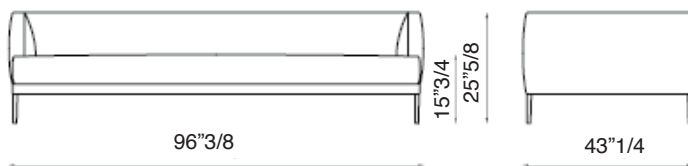

Coral

Design: Sergio Bicego

Description

Sofa and sectional with wood frame and wood chipboard with elastic strips. Matt painted metal feet. Fully removable fabric and leather covers.

Dimensions

Coral 245: 96"3/8W x 43"1/4D x 25"5/8H - **Seat Height:** 15"3/4

Coral 205: 80"5/8W x 43"1/4D x 25"5/8H - **Seat Height:** 15"3/4

Coral Ottoman: 43"1/4W x 43"1/4D x 15"3/4H

Coral 245

Coral 205