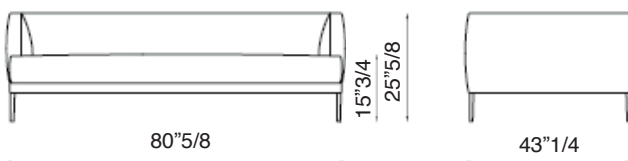

Coral

Design: Sergio Bicego

Description

Sofa and sectional with wood frame and wood chipboard with elastic strips. Matt painted metal feet. Fully removable fabric and leather covers.

Dimensions

Coral 245: 96"3/8W x 43"1/4D x 25"5/8H - **Seat Height:** 15"3/4

Coral 205: 80"5/8W x 43"1/4D x 25"5/8H - **Seat Height:** 15"3/4

Coral Ottoman: 43"1/4W x 43"1/4D x 15"3/4H

Coral 245

Coral 205