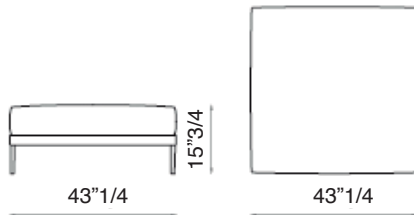

Coral 205

Finishes and materials

Frame: Wood.

Feet: Matt painted metal.

Cover: Fabric, Leather, COM (Customer's fabric)

Removable Cover.

(For more specifications, please refer to "Finishes & Materials")