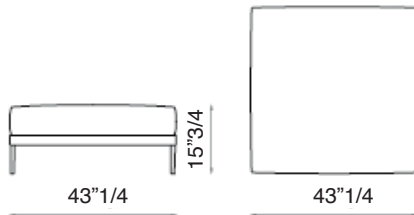

Coral

Design: Sergio Bicego

Description

Sofa and sectional with wood frame and wood chipboard with elastic strips. Matt painted metal feet. Fully removable fabric and leather covers.

Dimensions

Coral 205 End section: 82"5/8W x 43"1/4D x 25"5/8H - **Seat Height:** 15"3/4

Coral 175 End section: 70"7/8W x 43"1/4D x 25"5/8H - **Seat Height:** 15"3/4

Coral Ottoman: 43"1/4W x 43"1/4D x 15"3/4H

Coral 205 End section

Coral 175 End section

Coral 205

Finishes and materials

Frame: Wood.