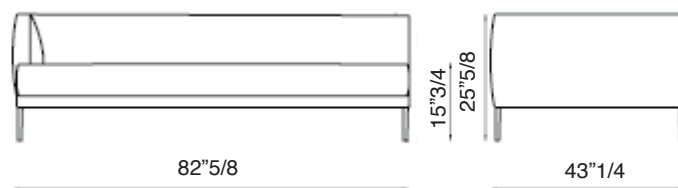

Coral

Design: Sergio Bicego

Description

Sofa and sectional with wood frame and wood chipboard with elastic strips. Matt painted metal feet. Fully removable fabric and leather covers.

Dimensions

Coral 205 End section: 82"5/8W x 43"1/4D x 25"5/8H - **Seat Height:** 15"3/4

Coral 175 End section: 70"7/8W x 43"1/4D x 25"5/8H - **Seat Height:** 15"3/4

Coral Ottoman: 43"1/4W x 43"1/4D x 15"3/4H

Coral 205 End section

Coral 175 End section

Coral 205

Finishes and materials

Frame: Wood.