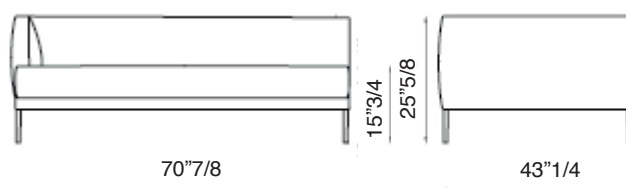

Coral

Design: Sergio Bicego

Description

Sofa and sectional with wood frame and wood chipboard with elastic strips. Matt painted metal feet. Fully removable fabric and leather covers.

Dimensions

Coral 205 End section: 82"5/8W x 43"1/4D x 25"5/8H - **Seat Height:** 15"3/4

Coral 175 End section: 70"7/8W x 43"1/4D x 25"5/8H - **Seat Height:** 15"3/4

Coral Ottoman: 43"1/4W x 43"1/4D x 15"3/4H

Coral 205 End section

Coral 175 End section

Coral 205

Finishes and materials

Frame: Wood.