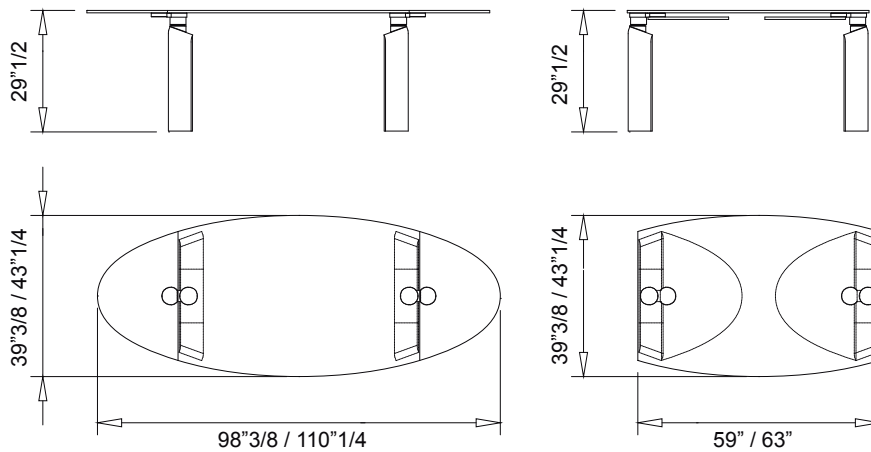

Dimensions

Oval:

150-200: 59"W (to 98"3/8W) x 39"3/8D x 29"1/2H

160-280: 63"W (to 110"1/4W) x 43"1/4D x 29"1/2H

Policleto

A

B

C

C - Curved glass 1" th., or in curved extra clear glass 3/4" th.

(For more specifications, please refer to "Finishes & Materials")