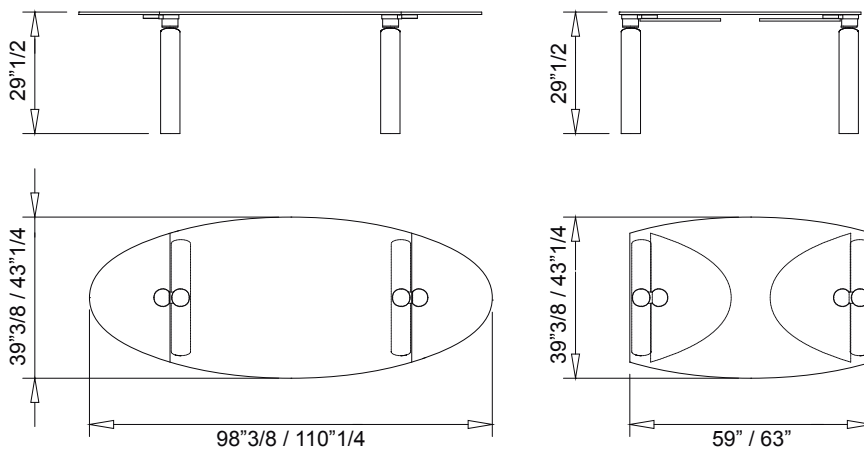

Dimensions

Oval:

150-200: 59"W (to 98"3/8W) x 39"3/8D x 29"1/2H

160-280: 63"W (to 110"1/4W) x 43"1/4D x 29"1/2H

Policleto

A

B

C

C - Curved glass 1" th., or in curved extra clear glass 3/4" th.

(For more specifications, please refer to "Finishes & Materials")