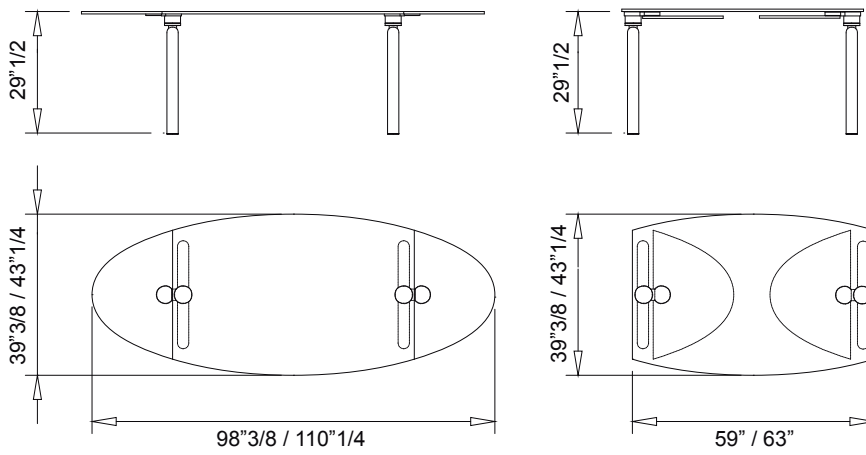

Dimensions

Oval:

150-200: 59"W (to 98"3/8W) x 39"3/8D x 29"1/2H

160-280: 63"W (to 110"1/4W) x 43"1/4D x 29"1/2H

Policleto

A

B

C

C - Curved glass 1" th., or in curved extra clear glass 3/4" th.

(For more specifications, please refer to "Finishes & Materials")