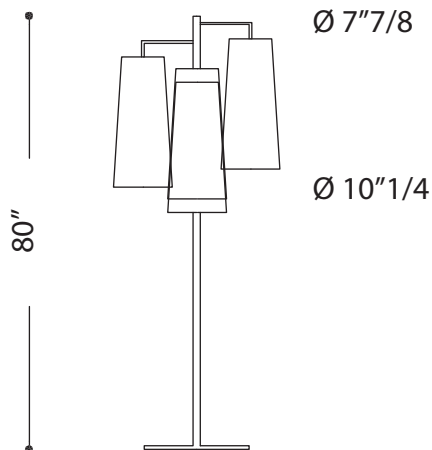

Mondo

Description

Floor lamp with four conic lampshad.
Structure in chrome steel finish.

Dimensions

Ø 31"1/2 x 80"H

Finishes and materials

Lampshade: Fabric.
Structure in: Steel with chrome finish.

(For more specifications, please refer to "Finishes & Materials")