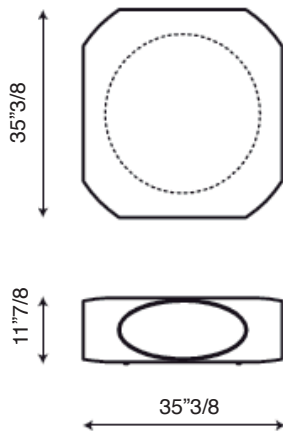

Pebble

Design: Matthias Demacker

Description

Original batch-dyed polyethylene coffee table with a soft rounded shape. The openings in the table structure underscore its rounded shape and serve as practical containers. Thanks to the exceptional resistance to the weather, it can even be used outdoors.

Dimensions

35"3/8W x 35"3/8D x 11"7/8H

Finishes and materials

Frame: Matt polyethylene

(For more specifications, please refer to "Finishes & Materials")