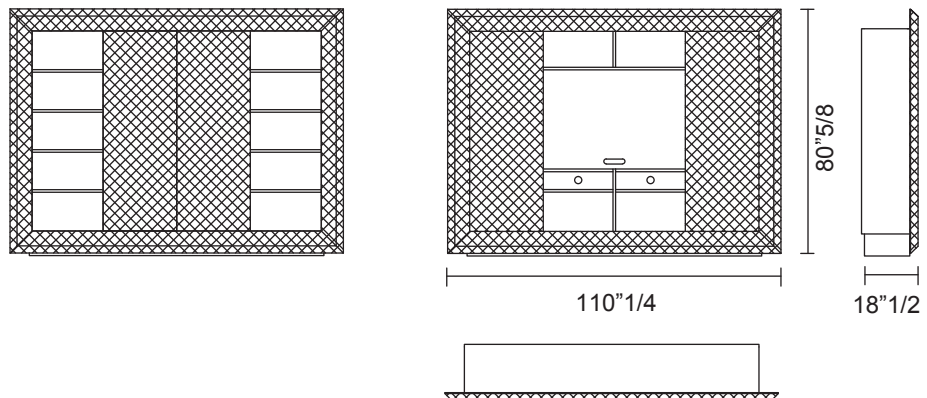

Byron

Description

TV Stand made of MDF 7/8" thick matt lacquered.
Solid wood frame covered in leather.
Available in special size, please request for this.

Dimensions

110"1/4W x 18"1/2D x 80"5/8H

Finishes and materials