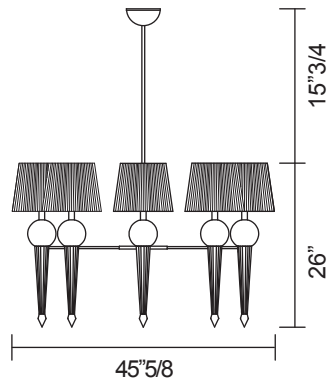

Douglas

Description

Chandelier with structure in shining cast brass or shining chrome.
Lampshade in white, black, beige, cannetè fabric.
Bulb: 8 - E14 max. 60 W

Dimensions

Ø 45"5/8 x 41"3/4H

Finishes and materials

Structure in: Shining cast brass or shining chrome.
Lampshade: White, black, beige, canneté fabric.

(For more specifications, please refer to "Finishes & Materials")