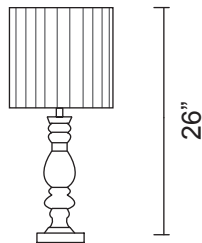

Egoist

Description

Table lamp with structure in shining cast brass/shining chrome.
Lampshade in white, black or beige, cannetè fabric.
Bulb: 1 - E 14 max 60 W

Dimensions

Ø 11"7/8 x 26"H

Ø 11"7/8

Finishes and materials

Structure in: Shining cast brass/shining chrome.
Lampshade in: White, black or beige, cannetè fabric.

(For more specifications, please refer to "Finishes & Materials")