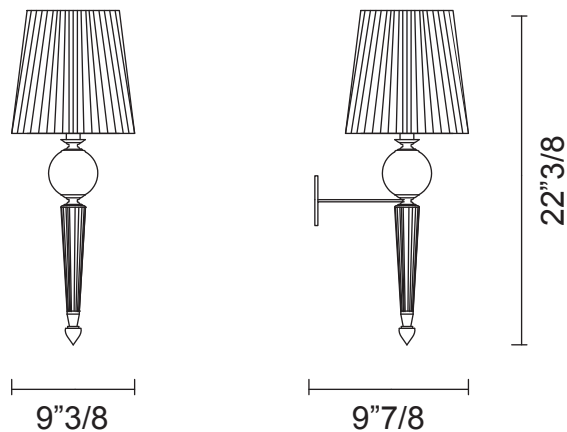

## *Description*

Wall lamp with structure in shining cast brass/chrome finish.

Lampshade in white, black, beige, cannetè fabric.

Bulb: 1 - E 14 max 60 W

## *Dimensions*

9"3/8W x 9"7/8D x 22"3/8H