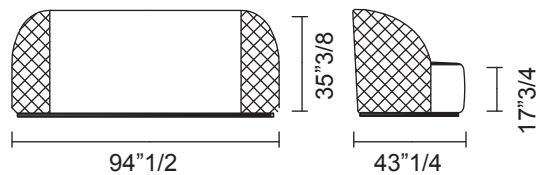

## *Description*

Sofa available in two sizes with solid wood structure covered with foam polyurethane with different density.

Upholstered in fabric or leather.

Cushions are not included.

Request for custom size.

### *Dimensions*

94"1/2W x 43"1/4D x 35"3/8H

110"1/4W x 43"1/4D x 35"3/8H