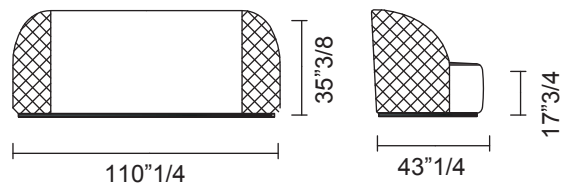

## *Description*

Sofa available in two sizes with solid wood structure covered with foam polyurethane with different density.

Upholstered in fabric or leather.

Cushions are not included.

Request for custom size.

### *Dimensions*

94"1/2W x 43"1/4D x 35"3/8H

110"1/4W x 43"1/4D x 35"3/8H