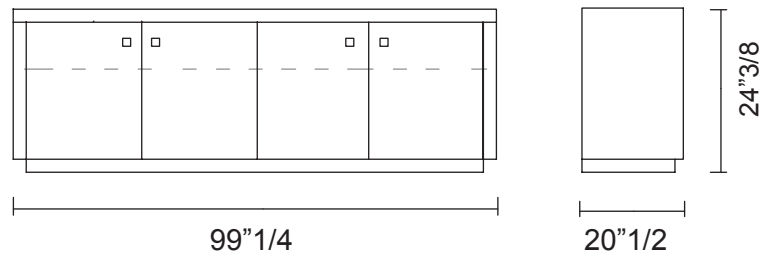

Envy

Description

Sideboard with structure in MDF covered in mirror, lacquered or leaf finish.
Stainless shining steel or gold leaf base.
Doors can be covered in mirror, leaf or leather.
Lacquered doors only for lacquered structure version and mirror doors only for mirror structure version.
Two internal drawers with "Blumotion" system slides.

Dimensions

99"1/4W x 20"1/2D x 24"3/8H

Finishes and materials

- Structure in:
- Bevelled natural/bronze mirror 1/8" thick.
 - Shining/matt lacquered
 - Gold/silver/platinum leaf.
- Doors in:
- Bevelled natural/bronze mirror 1/8" thick.
 - Gold/silver/platinum leaf.
 - Zafiro - Alligatore - Suede - Luxy - Royal Nabuk leather
- Base in: Stainless shining steel or gold leaf.