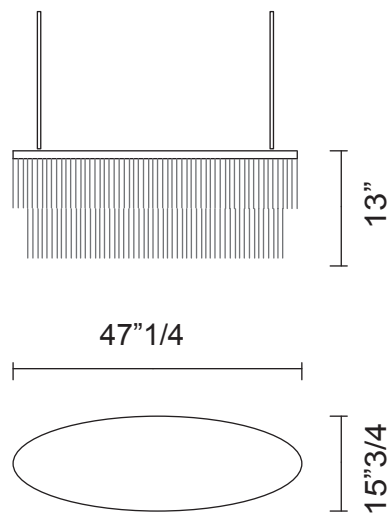

Byron

Description

Chandelier with structure in shining brass or shining chrome.
Bevelled glass pendants.
Bulb: 8 - E 14 max 40 W

Dimensions

47"1/4W x 15"3/4D x 13"H

Finishes and materials

Structure in: Shining brass or shining chrome.
Pendants: Bevelled glass.