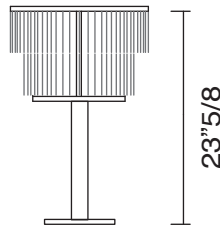

Byron

Description

Table lamp with structure in shining brass or shining chrome.
Bevelled glass pendants.
Bulb: 1 - E 27 max 40 W

Dimensions

13"3/4W x 7"7/8 x 23"5/8H

Finishes and materials

Structure in: Shining brass or shining chrome.
Pendants: Bevelled glass.