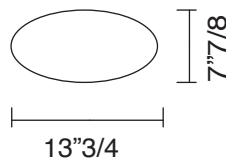

Byron

Description

Table lamp with structure in shining brass or shining chrome.
Bevelled glass pendants.
Bulb: 1 - E 27 max 40 W

Dimensions

13"3/4W x 7"7/8 x 23"5/8H

Finishes and materials

Structure in: Shining brass or shining chrome.
Pendants: Bevelled glass.