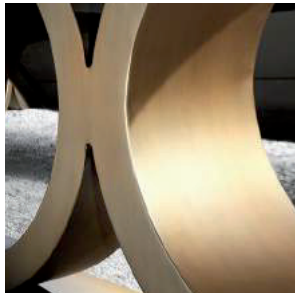

**Product:** Byron Table lamp

**STRUCTURE**

Metal

**Shinig stainless steel**

**Stainless steel antique  
bronze satin**