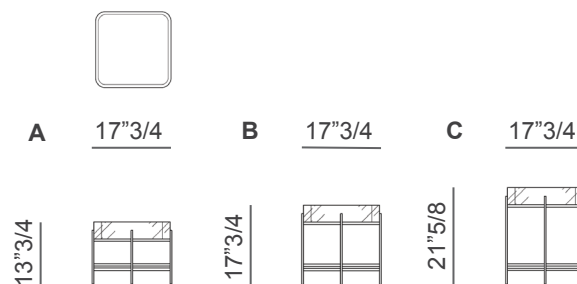

Tray

Design: Marco Viola

Description

Side table with painted metal base and Ash frame. Square top in marble or in back-painted glass. Finishes as per collection. Made in Italy.

Dimensions

A: 17"3/4W x 17"3/4D x 13"3/4H
B: 17"3/4W x 17"3/4D x 17"3/4H
C: 17"3/4W x 17"3/4D x 21"5/8H