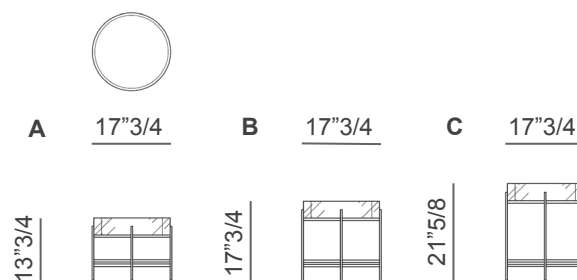

Tray

Design: Marco Viola

Description

Side table with painted metal base and Ash frame. Round top in marble or in back-painted glass. Finishes as per collection. Made in Italy.

Dimensions

A: Ø17"3/4 x 13"3/4H
B: Ø17"3/4 x 17"3/4H
C: Ø17"3/4 x 21"5/8H