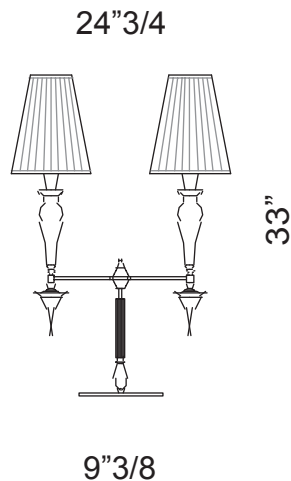

Egoist

Description

Table lamp with structure in shining cast brass/shining chrome.
Lampshade in white, black or beige, cannetè fabric.
Bulb: 2 - E 14 max 60 W

Dimensions

24"3/4W x 33"H

Finishes and materials

Structure in: Shining cast brass/shining chrome.
Lampshade in: White, black or beige, cannetè fabric.

(For more specifications, please refer to "Finishes & Materials")