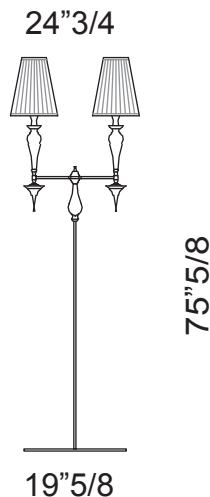

Egoist

Description

Floor lamp with structure in shining cast brass or shining chrome.

Shade in white, black or beige, cannetè fabric.

Bulb: 2 - E 14 max 60 W

Dimensions

19"5/8W x 75"5/8H

Finishes and materials

Structure in: Shining cast brass or shining chrome.

Lampshade in: White, black or beige, cannetè fabric.

(For more specifications, please refer to "Finishes & Materials")