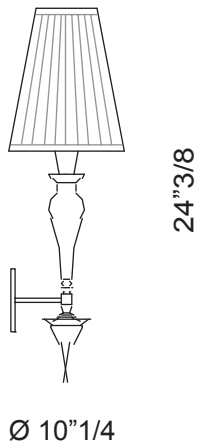

### *Description*

Wall lamp with structure in shining cast brass or shining chrome.  
Lampshade in white, black, beige, cannetè fabric.  
Bulb: 1 - E 14 max 60 W

### *Dimensions*

Ø 10"1/4 x 24"3/8H

### *Finishes and materials*

Structure in: Shining cast brass or shining chrome.  
Lampshade in: White, black, beige, cannetè fabric.

*(For more specifications, please refer to "Finishes & Materials")*