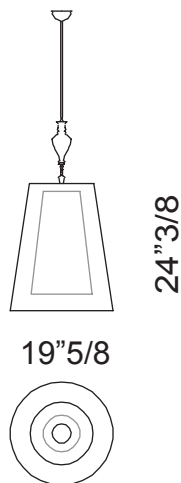

Egoist

Description

Suspension lamp with structure in shining cast brass or shining chrome.

Lampshade in white, black or beige, cannetè fabric.

Bulb: 1 - E 26 max 60 W

Dimensions

Ø 19"5/8 x 24"3/8H

Finishes and materials

Structure in: Shining cast brass or shining chrome.

Lampshade in: White, black or beige, cannetè fabric.

(For more specifications, please refer to "Finishes & Materials")