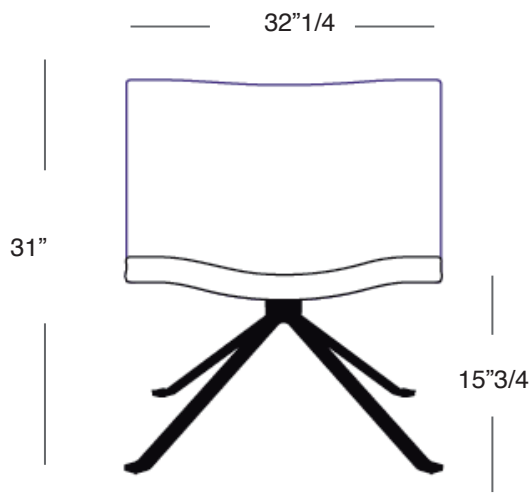

### *Description*

Chair in injected flame retardant foam over a steel frame. Base in polished or matt chrome steel.

### *Dimensions*

32"1/4W x 29"1/8D x 31"H - **Seat Height: 15"3/4**