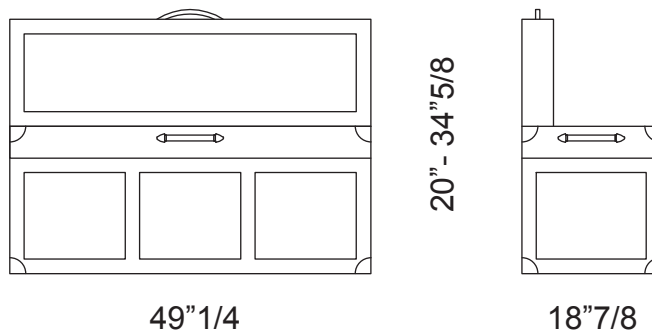

### *Description*

Rectangular chest with multilayer structure covered in leather.  
Leather handles and metal details.

### *Dimensions*

49"1/4W x 18"7/8D x 20"H