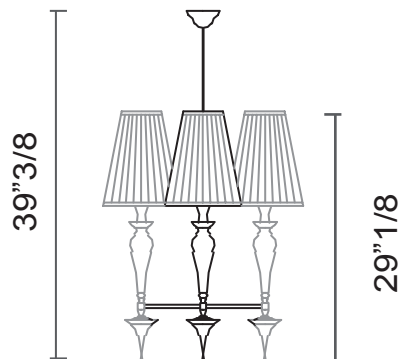

Egoist 3

Description

Chandelier with structure in shining cast brass/shining chrome.
Lampshade in white, black or beige, cannetè fabric.
Bulb: 3 - E 14 max 60 W

Dimensions

Ø 23"5/8 x 29"1/8H

Ø 23"5/8

Finishes and materials

Structure in: Shining cast brass/shining chrome.
Lampshade in: White, black or beige, cannetè fabric.

(For more specifications, please refer to "Finishes & Materials")