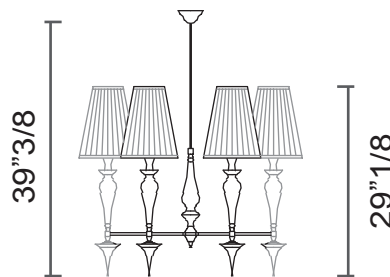

Egoist 6

Description

Chandelier with structure in shining cast brass/shining chrome.
Lampshade in white, black or beige, cannetè fabric.
Bulb: 6 - E 14 max 60 W

Dimensions

Ø 29"1/8 x 29"1/8H

Ø 29"1/8

Finishes and materials

Structure in: Shining cast brass/shining chrome.
Lampshade in: White, black or beige, cannetè fabric.

(For more specifications, please refer to "Finishes & Materials")