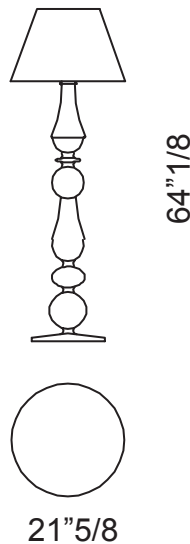

## Between

### *Description*

Floor lamp with solid wood structure shining/matt lacquered or decorated in gold/silver/platinum leaf. Shade in fabric.

Bulb: 1 - E 26 max 100 W

### *Dimensions*

Ø 21"5/8 x 64"1/8H