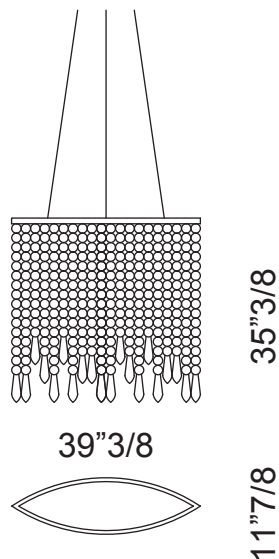

Conrad Plus

Description

Chandelier with metal chrome structure.
Crystal pendants pb 30 %.
Bulb: 6 - G 9 max 40 W

Dimensions

39"3/8W x 11"7/8D x 35"3/8H

Finishes and materials

Structure in: Metal chrome structure.
Pendants in: Crystal.