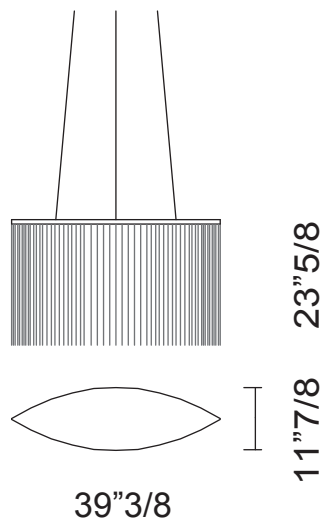

Conrad

Description

Chandelier with metal chrome structure.
Crystal pendants pb 30 %.
Bulb: 6 - G 9 max 40 W

Dimensions

39"3/8W x 11"7/8D x 23"5/8H

Finishes and materials

Structure in: Metal chrome structure.
Pendants in: Crystal.