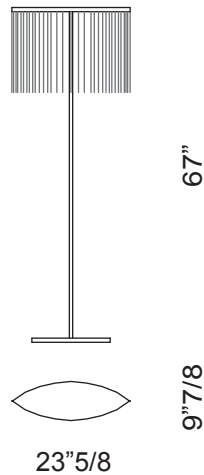

Conrad

Description

Floor lamp with metal chrome structure.
Crystal pendants pb 30 %.
Bulb: 4 - G 9 max 40 W

Dimensions

23"5/8W x 9"7/8D x 67"H

Finishes and materials

Structure in: Metal chrome structure.
Pendants in: Crystal.